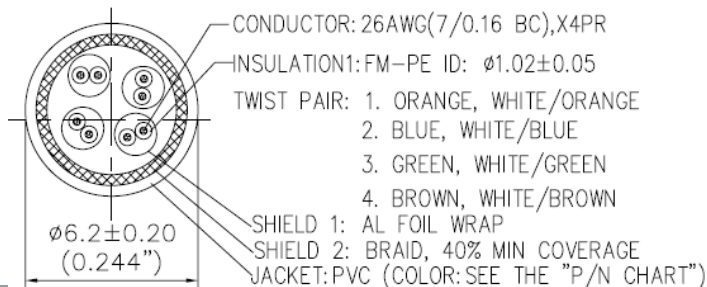

Specifications: Cat6 Snagless Shielded Cables

Electrical Specifications:

Conductor DC Resistance:	9.38Ω/100m (maximum)
Impedance:	100Ω
Capacitance:	5600pf/100m
Propagation Delay:	545ns/100m (maximum)
Delay Skew:	45ns/100m (maximum)

Physical Specifications:

Wiring Scheme:	T568B
Temperature Rating:	75°C
Voltage Rating:	30V
Approvals:	CE
Warranty:	Lifetime
Package Type:	Polybag

Conductor (4 pair):

Conductor:	26AWG (7/0.16 BC)
Insulation:	FM-PE ID: $\phi 1.02 \pm 0.05$
Twist Pair:	Orange, White/Orange, Blue, White/Blue, Green, White/Green Brown, White/Brown
Shield:	AL Foil Wrap

Connectors (Qty 2):

Connector Type:	8P8C (RJ45)
Gender:	Male
Contacts:	Gold Plated 50μ
Hood:	Molded PVC, UL94V-0

Overall Cable

Jacket:	PVC
Shield:	AL Foil Wrap Braid, 40% Min Coverage
OD:	6.2±0.20