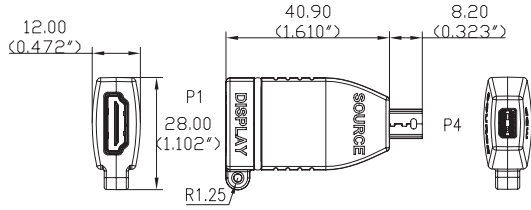

DATA SHEET

SPECIFICATIONS:

Retractable Universal Mount 4K HDMI Adapter Ring with Color Coded Mini DisplayPort, DisplayPort, and USB-C

C2G
A brand of **Legrand**

6500 Poe Avenue
Dayton, OH 45414
Phone: 800.CABL.911
www.c2g.com

Follow Us