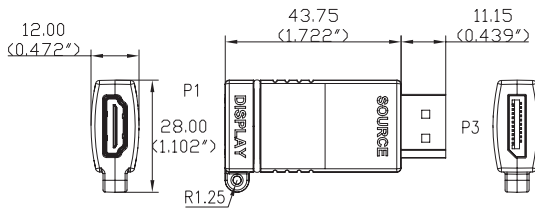

DATA SHEET

SPECIFICATIONS:

Retractable Universal Mount 4K HDMI Adapter Ring with Color Coded Mini DisplayPort, DisplayPort, and USB-C

C2G
A brand of **Legrand**

6500 Poe Avenue
Dayton, OH 45414
Phone: 800.CABL.911
www.c2g.com

Follow Us