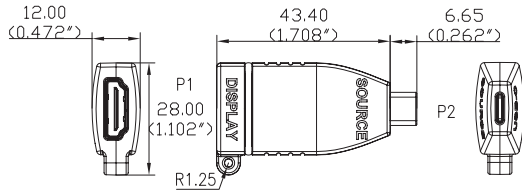

DATA SHEET

SPECIFICATIONS:

Retractable Universal Mount 4K HDMI Adapter Ring with Color Coded Mini DisplayPort, DisplayPort, and USB-C

C2G
A brand of **Legrand**

6500 Poe Avenue
Dayton, OH 45414
Phone: 800.CABL.911
www.c2g.com

Follow Us