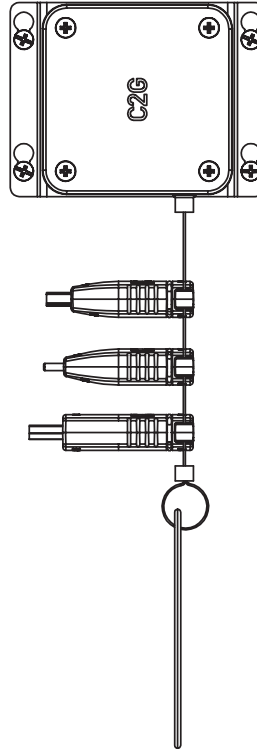

DATA SHEET

SPECIFICATIONS:

Retractable Universal Mount 4K HDMI Adapter Ring with Color Coded Mini DisplayPort, DisplayPort, and USB-C

C2G
A brand of **Legrand**

6500 Poe Avenue
Dayton, OH 45414
Phone: 800.CABL.911
www.c2g.com

Follow Us