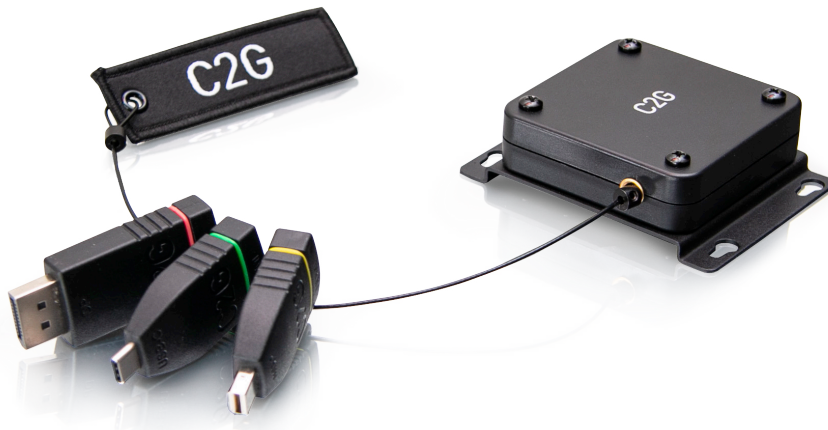

## Retractable Universal Mount 4K HDMI® Adapter Ring with Color Coded Mini DisplayPort™, DisplayPort, and USB-C®

Attach a Retractable Universal Mount with color coded adapters to an HDMI cable to provide connectivity options for a meeting space display

### OVERVIEW

The Patent Pending Retractable Universal Mount 4K HDMI Adapter Ring is the perfect addition to conference rooms, huddle spaces, lecture halls or classrooms to make sure that anyone can connect. The standard configuration includes the adapters to connect nearly any device to the in-room display, while supporting up to a 4K video resolution. Standard configuration includes HDMI to DisplayPort, Mini DisplayPort, or USB-C adapters to meet connectivity challenges.

**Color Coded Adapters:** Each adapter is color coded with a band that saves time and frustration by making it easy to quickly identify the adapter you need.

**Integrated Pull Tab:** Easily grab the adapters when you need them with the integrated Pull Tab that is also available to be customized to feature your company or organization logo. Minimum order quantities apply to customized Pull Tabs.

**Retractable Universal Mount:** The Retractable Universal Mount attaches to any flat surface, like a table or lectern, providing mounting flexibility to best fit your environment. The retractor extends out to 4.9ft, ensuring that the adapters are always within reach when needed, and the retractor is tested to over 20,000 extension cycles for a long service life.