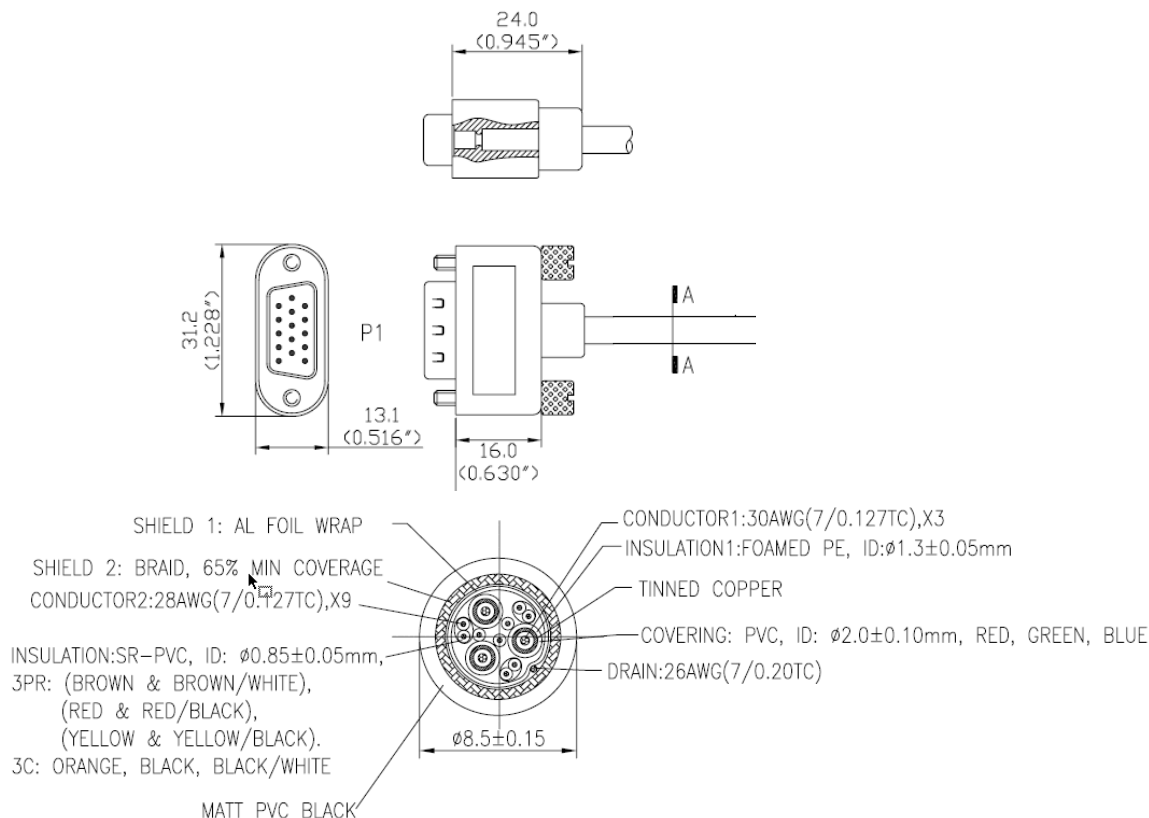

Physical Characteristics:

Voltage Rating:	30V
Minimum Bend Radius:	85mm
Approvals:	CE
Warranty:	Lifetime
Package Type:	Polybag

Conductor 1 (3 Conductors):

Conductor Type:	30AWG (7/0.127) Tinned Copper (OFC)
Insulation:	Foamed PE, ID:ø1.3±0.05mm
Covering:	PVC, ID: ø2.0±0.10mm Red, Green, Blue
Drain Wire:	28AWG (7/0.127) Tinned Copper
Shield:	Aluminum Foil + Mylar 100% Coverage

Conductor 2 (9 conductors):

Conductor Type:	28AWG (7/0.127) Tinned Copper (OFC)
Insulation:	SR-PVC, ID: ø0.85±0.05mm 3PR: (Brown & Brown/White), (Red & Red/Black), (Yellow & Yellow/Black) 3C: Orange, Black, Black/White

Connectors (2):

Connector Type:	HD15 VGA
Plating:	Nickel
Housing:	Black PBT
Dimensions (HxWxL):	13.1 x 31.2 x 24.0mm

Overall Cable Construction:

Drain Wire:	26AWG (07/0.20TC) Tinned Copper (OFC)
Foil Shield:	Aluminum Foil 100% Coverage
Braided Shield:	16/10/0.12 Tinned Copper (OFC) 85% Coverage
Jacket	CMG Black O.D. - 8.5 ± 0.15mm

Specifications: C2G Select VGA Video Cable

Part Number	Description	Weight (lbs)
50210	1ft Select VGA Video Cable M/M	0.15
50211	3ft Select VGA Video Cable M/M	0.30
50212	6ft Select VGA Video Cable M/M	0.50
50213	10ft Select VGA Video Cable M/M	0.73
50214	12ft Select VGA Video Cable M/M	0.90
50215	15ft Select VGA Video Cable M/M	1.05
50216	25ft Select VGA Video Cable M/M	1.70
50217	35ft Select VGA Video Cable M/M	2.40
50235	1ft Select VGA Video Extension Cable M/F	0.15
50236	3ft Select VGA Video Extension Cable M/F	0.30
50237	6ft Select VGA Video Extension Cable M/F	0.50
50238	10ft Select VGA Video Extension Cable M/F	0.73
50239	15ft Select VGA Video Extension Cable M/F	1.05
50240	25ft Select VGA Video Extension Cable M/F	1.70
50241	35ft Select VGA Video Extension Cable M/F	2.40