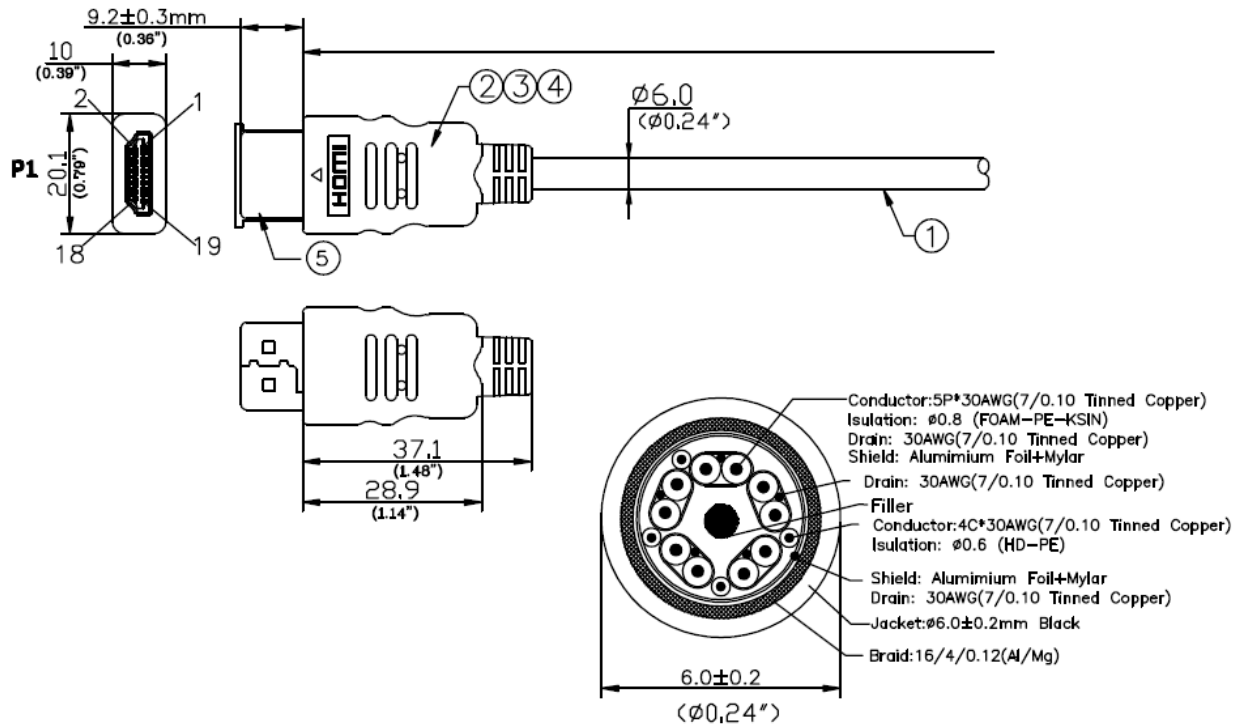

Physical Characteristics:

Voltage Rating:	30V	Approvals:	RoHS Compliant
Maximum Bend Radius:	90mm	Warranty:	Lifetime
Temperature Rating:	80°C	Package Type:	Polybag

Conductor 1 (5 pair):

Conductor Type:	30AWG (7/0.10) Tinned Copper
Insulation:	Foamed PE SKIN Red/White, Brown/ White, Blue/ White, Green/White, Black/ White O.D. - 0.8mm
Drain Wire:	30AWG (7/0.10) Tinned Copper
Shield:	Aluminum Foil + Mylar 100% Coverage

Overall Cable Construction:

Drain Wire:	30AWG (7/0.10) Tinned Copper
Foil Shield:	Aluminum Foil +Mylar 100% Coverage
Braided Shield:	16/4/0.12 Aluminum/Magnesium 50% Coverage
Jacket	PVC Black O.D. - 6.0 ± 0.2mm

Conductor 2 (4 conductors):

Conductor Type:	30AWG (7/0.10) Tinned Copper
Insulation:	HDPE Yellow, Red, Green, Purple O.D. - 0.6mm

Connector:

Connector Type:	HDMI® - Type A
Pin Construction:	Phosphor Copper
Plating:	3µm Gold
Insulation:	Black LCP
Hood:	45P™ PVC Black
Dimensions (HxWxL):	10.0 x 20.1 x 37.1mm

Connector:

Connector Type:	HDMI® - Type C
Pin Construction:	Phosphor Copper
Plating:	3µm Gold
Insulation:	Black LCP
Hood:	45P™ PVC Black
Dimensions (HxWxL):	8.3 x 14.0 x 32.7mm

Specifications: C2G High-Speed HDMI® Cable with Ethernet