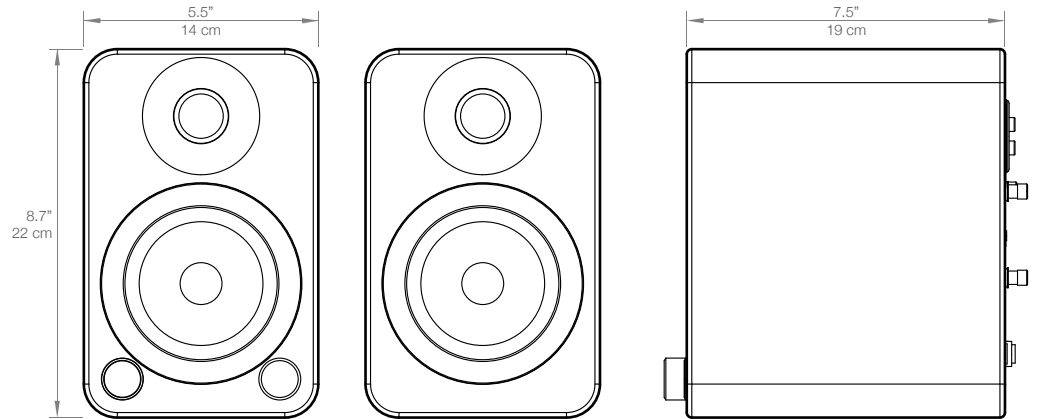

TECHNICAL ILLUSTRATIONS

WHAT'S IN THE BOX?

Qualcomm aptX is a product of Qualcomm Technologies International, Ltd.

Qualcomm is a trademark of Qualcomm Incorporated, registered in the United States and other countries, used with permission. aptX is a trademark of Qualcomm Technologies International, Ltd., registered in the United States and other countries, used with permission.

REMARKABLE SOUND

1" silk dome tweeters and 4" Kevlar® drivers deliver crisp highs and a wonderfully balanced mid-range, faithfully reproducing all your favorite tunes.

BLUETOOTH® 4.2 APTX™

Along with a single RCA input for all your analog devices, YU features Bluetooth® 4.2 with Qualcomm® aptX™ technology, letting you enjoy high-quality streaming from the palm of your hand.

SIGNAL DETECTION

Automatic standby and power-up modes help to conserve power when you're gone and ensure you never miss a beat when your music starts playing. Simply hit play on the previously connected source and YU will handle the rest.

REMOTE CONTROL

With volume, input, tone and balance controls, as well as playback options while using Bluetooth, the YU remote gives you full control over your audio.

SIMPLE INTERFACE

YU's user-friendly interface features a single knob. Simply rotate for volume, push in to switch between inputs, or push and hold to activate and deactivate standby mode.