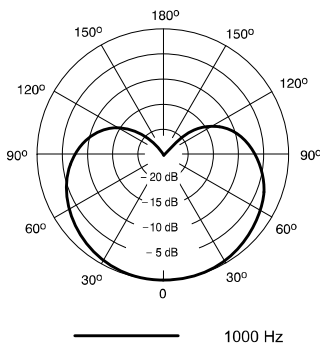

Polar Pattern