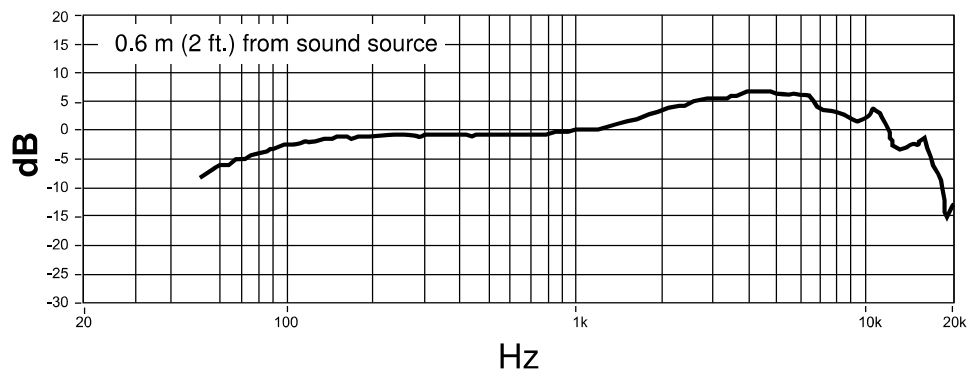

Frequency Response

SHURE®

LEGENDARY
PERFORMANCE™

www.shure.com

© 2015 Shure Incorporated