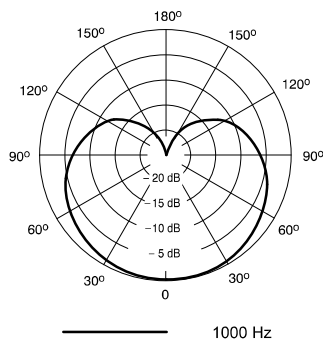

Polar Pattern