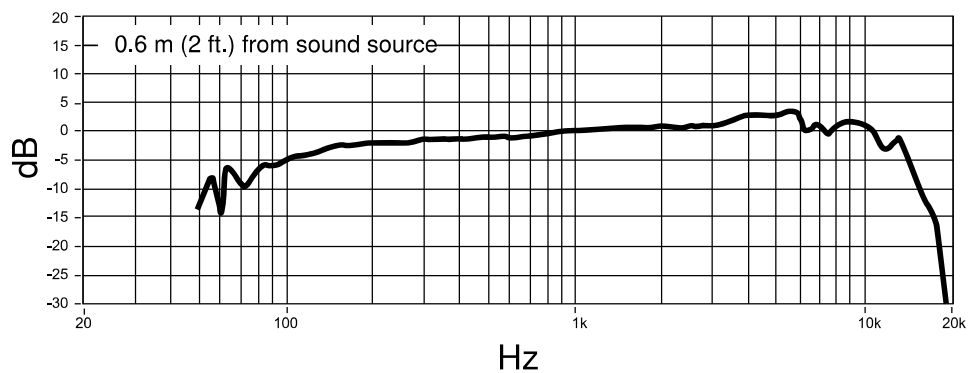

Frequency Response

SHURE®

LEGENDARY
PERFORMANCE™

www.shure.com

© 2015 Shure Incorporated