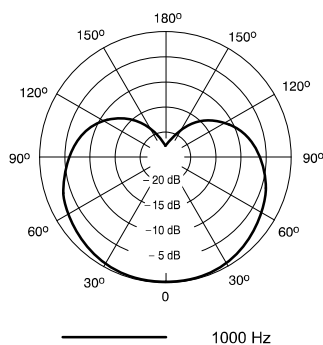

Polar Pattern