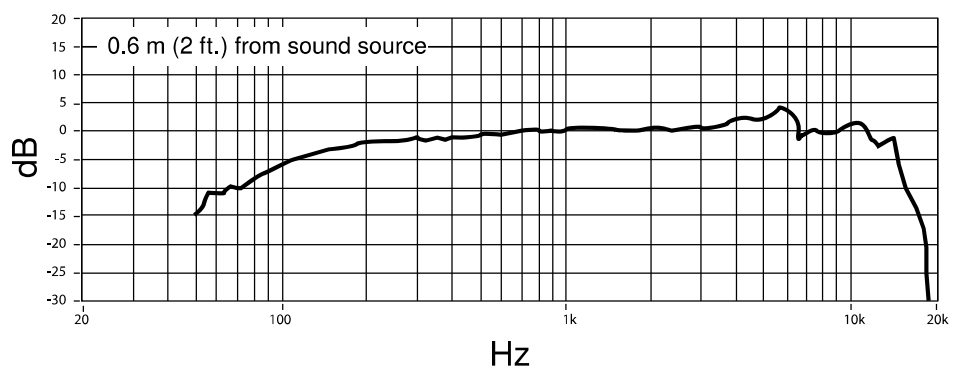

Frequency Response

SHURE®

LEGENDARY
PERFORMANCE™

www.shure.com

© 2015 Shure Incorporated