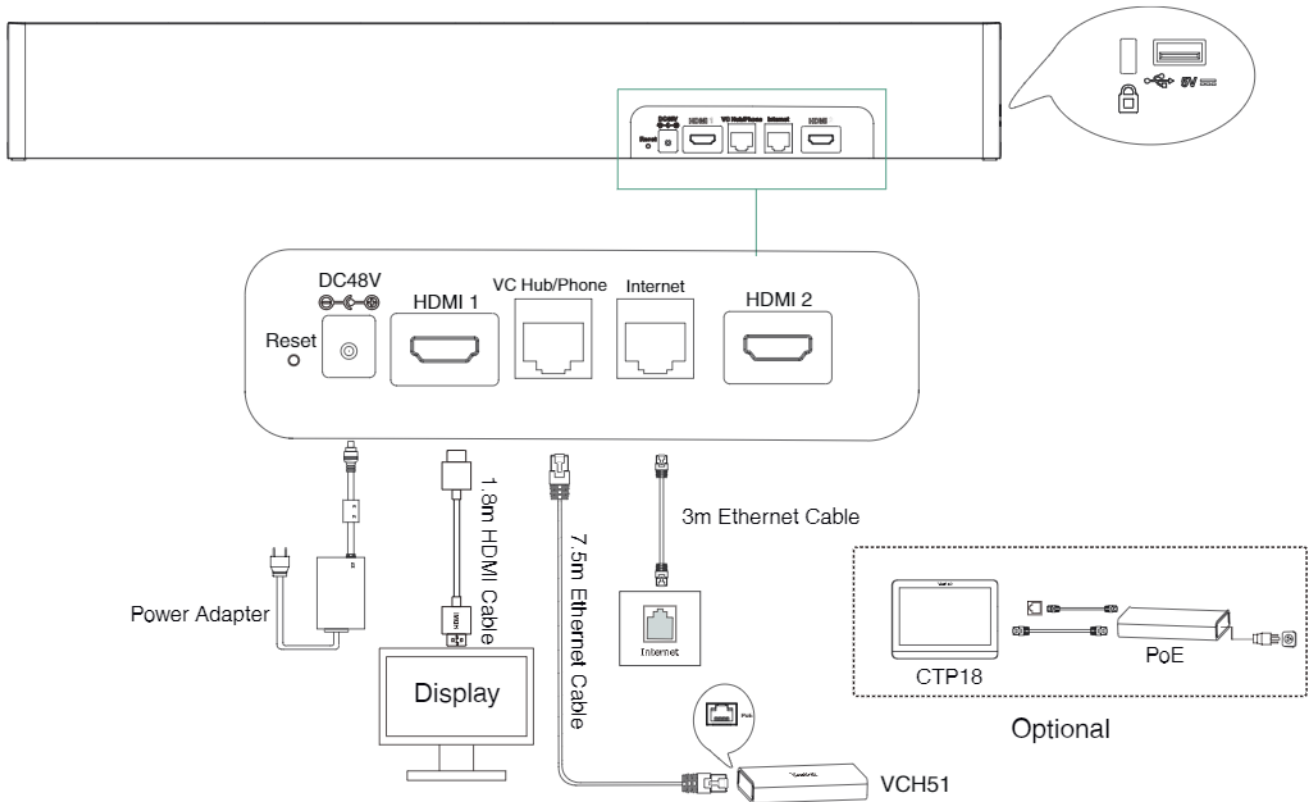

Endpoint Connections

Note:

- If you connect a touch display device, you can operate the A20 either by remote control or touch control.
- If you connect a non-touch display device, you can use the remote control, mouse or CTP18.